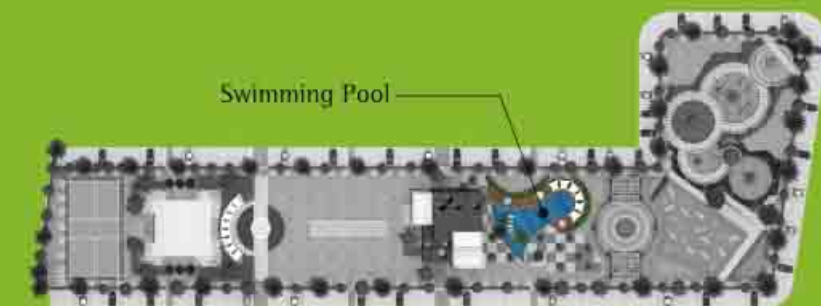

Dip into the sparkling waters of your swimming pool to relax out your minds into a new time with family and friends.

We bring to you basic amenities like a layout of a serene garden with sit-outs, the designer entrance lobbies with porch, ample covered car parking, automatic elevators, power back up for lift and common areas, concrete/ paved internal roads, fire fighting systems, security system with access control and separate storage for drinking water and supply system.