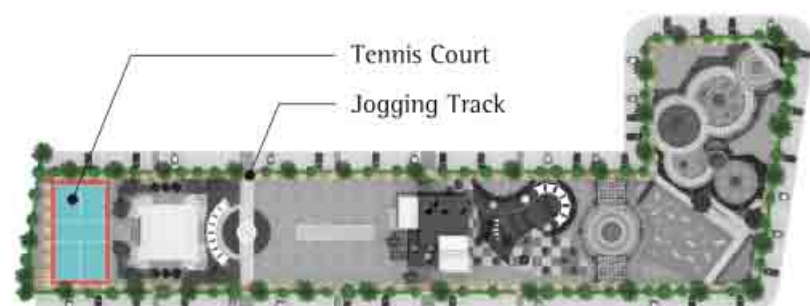

## Winning Matches, Winning Moments!

Cricket Pitch

The outdoor facilities are an extension of the indoor living spaces. The cricket pitch especially lets your home team experience the live action in playing the match. Play, win and importantly spend valued time with your friends and family while in the comfort of your home ground.

## Where the Body stays Fitter & the Mind...Fresher!

Unwind and let go the stress of your day-to-day schedule, at the tennis court that sees the center of the Skylights towers. An healthy body truly forms the base of a happier and fresher mind and in turn keeps the positivity rolling.